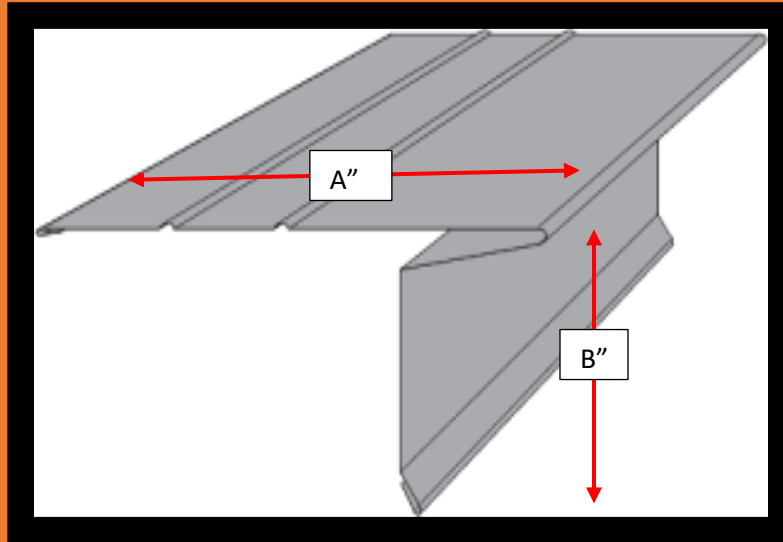

D L DRIP EDGE

STOCK SIZES

<u>TYPE</u>	<u>SIZE A</u>	<u>SIZE B</u>
DL DRIP EDGE	2"	1"
LONG DL DRIP EDGE	1-3/4"	1-1/2"

* ALL EDGING COME IN 10' LENGTH

* AVAILABLE IN GALVINIZED, GALVALUME, AND PAINTED METAL *

**** CUSTOM MEASUREMENTS / MATERIAL AVAILABLE UPON
REQUEST ***