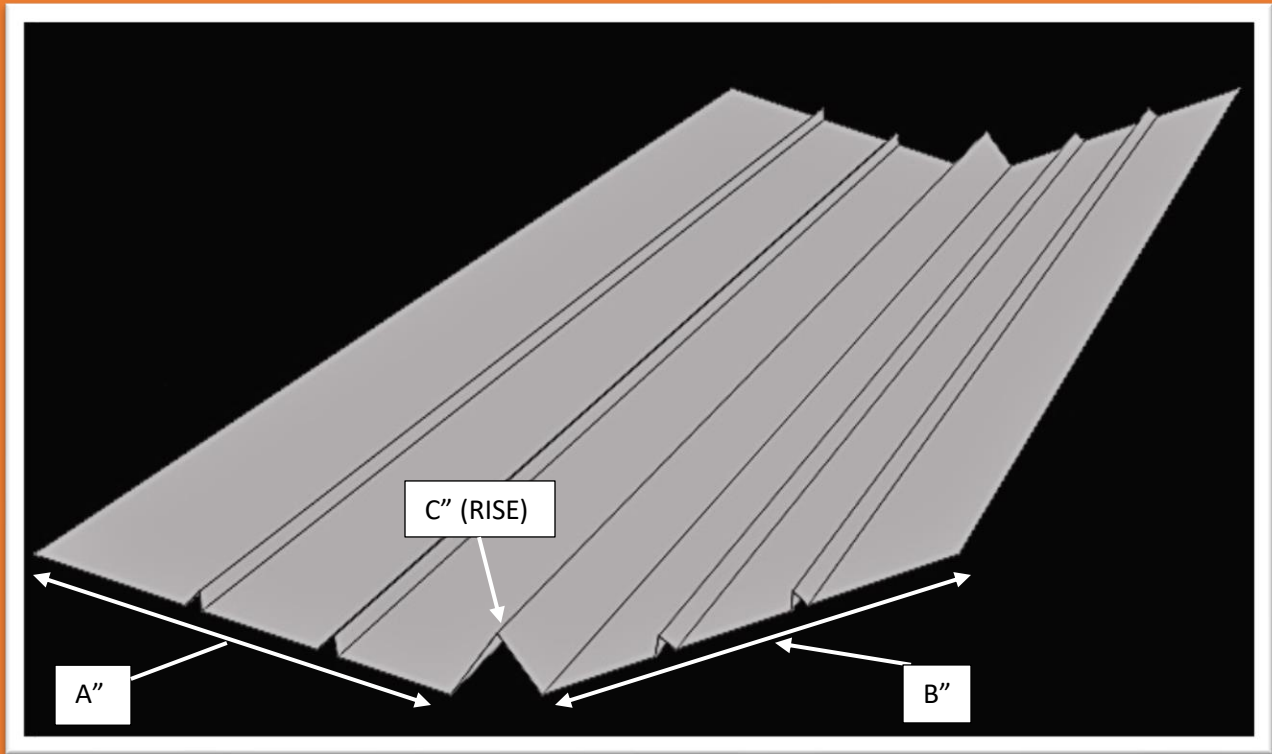

TILE VALLEY

STOCK SIZE

SIZE A	SIZE B	SIZE C (RISE)	SIZE D
11-1/4"	11-1/4"	3"	3/4"
		(SMASHED CLOSED)	(Open Hems)

ALL VALLEY COME IN 10' LENGTH

CUSTOM VALLEY AVAILABLE

DOUBLE RIBBED TILE VALLEY

STOCK SIZE

Total Stretch Out	SIZE A	SIZE B (RISE)	SIZE C (RISE)
24"	10-1/2"	10-1/2"	1-1/2"
28"	10-1/2"	10-1/2"	3-1/2"

ALL VALLEY COME IN 10' LENGTH

CUSTOM VALLEY AVAILABLE

SPLASH VALLEY

STOCK SIZE

SIZE A	SIZE B	SIZE C (RISE)
9"	9"	1"

ALL VALLEY COME IN 10' LENGTH

CUSTOM VALLEY AVAILABLE