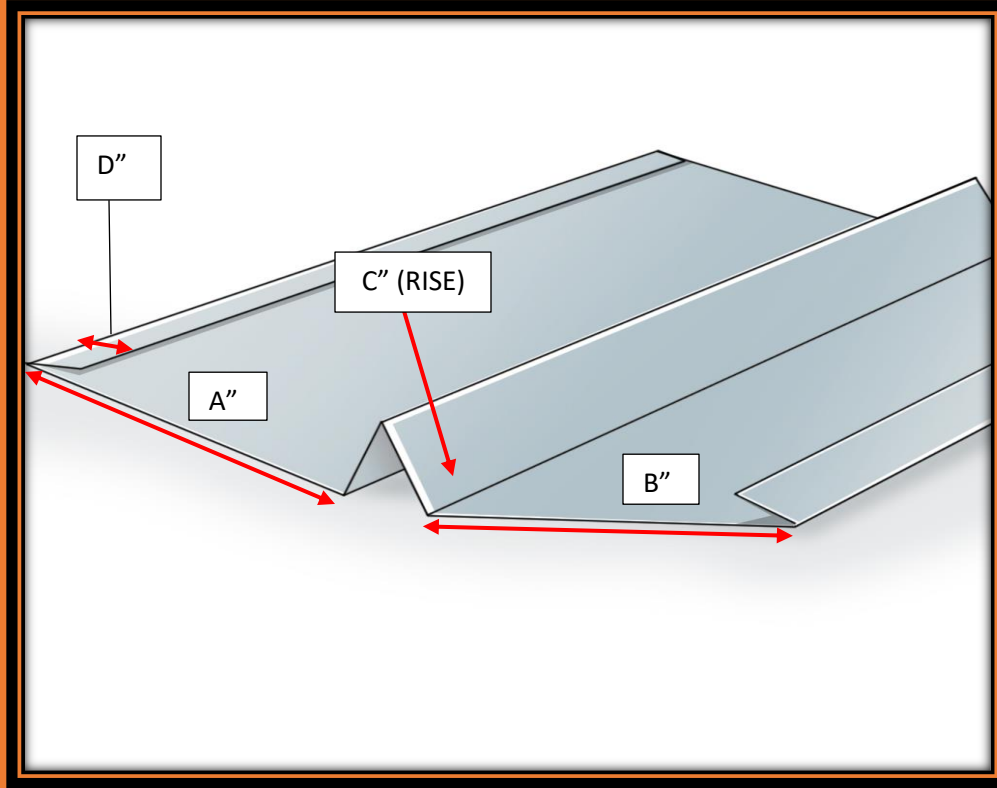

TILE VALLEY

STOCK SIZE

SIZE A	SIZE B	SIZE C (RISE)	SIZE D
11-1/4"	11-1/4"	3"	3/4"
		(SMASHED CLOSED)	(Open Hems)

ALL VALLEY COME IN 10' LENGTH

CUSTOM VALLEY AVAILABLE

DOUBLE RIBBED TILE VALLEY

STOCK SIZE

Total Stretch Out	SIZE A	SIZE B (RISE)	SIZE C (RISE)
24"	10-1/2"	10-1/2"	1-1/2"
28"	10-1/2"	10-1/2"	3-1/2"

ALL VALLEY COME IN 10' LENGTH

CUSTOM VALLEY AVAILABLE

SPLASH VALLEY

STOCK SIZE

SIZE A	SIZE B	SIZE C (RISE)
9"	9"	1"

ALL VALLEY COME IN 10' LENGTH

CUSTOM VALLEY AVAILABLE