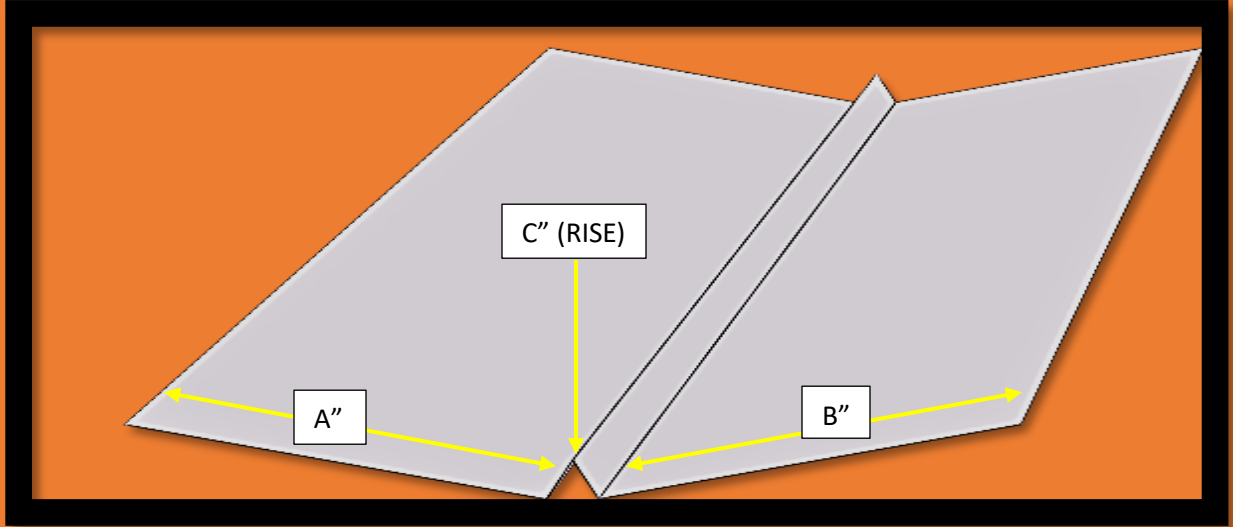

TILE VALLEY

STOCK SIZE

SIZE A	SIZE B	SIZE C (RISE)	SIZE D
11-1/4"	11-1/4"	3"	3/4"
		(SMASHED CLOSED)	(Open Hems)

ALL VALLEY COME IN 10' LENGTH

CUSTOM VALLEY AVAILABLE

DOUBLE RIBBED TILE VALLEY

STOCK SIZE

Total Stretch Out	SIZE A	SIZE B (RISE)	SIZE C (RISE)
24"	10-1/2"	10-1/2"	1-1/2"
28"	10-1/2"	10-1/2"	3-1/2"

ALL VALLEY COME IN 10' LENGTH

CUSTOM VALLEY AVAILABLE

SPLASH VALLEY

STOCK SIZE

SIZE A	SIZE B	SIZE C (RISE)
9"	9"	1"

ALL VALLEY COME IN 10' LENGTH

CUSTOM VALLEY AVAILABLE