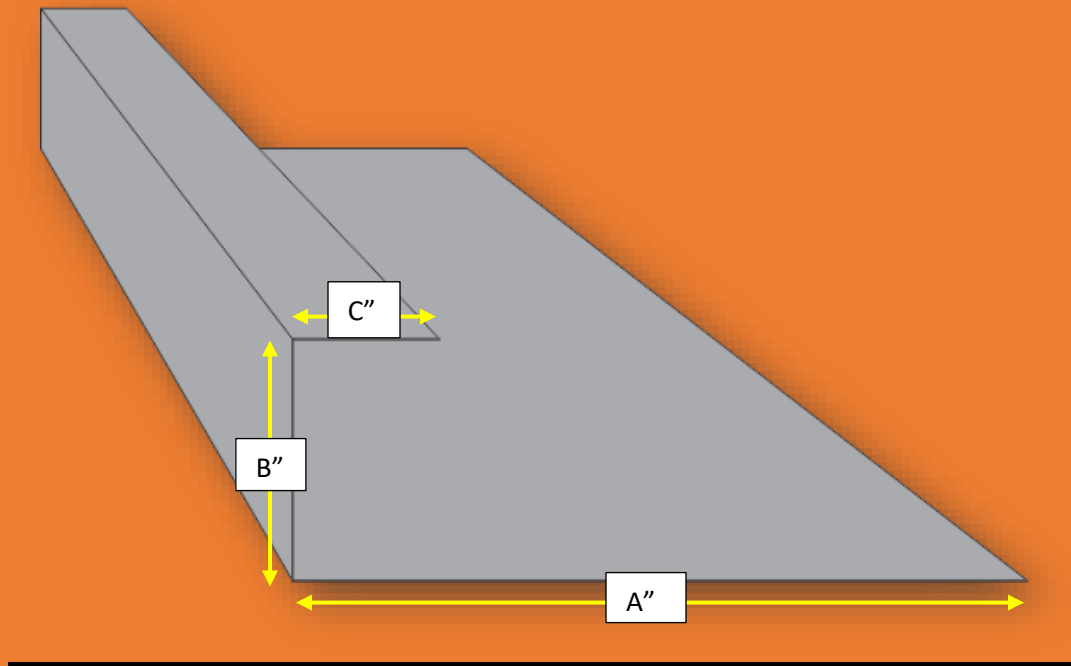

## **STOCK SIZE:**

### **2x4 Rain Diverter**

**(A) 4" x (B) 1-1/2" x (C) 1/2"**

**\*\* ALL FLASHING COME IN 10' LENGTH \*\***

**\*\*\* CUSTOM FLASHING AVAILABLE \*\*\***