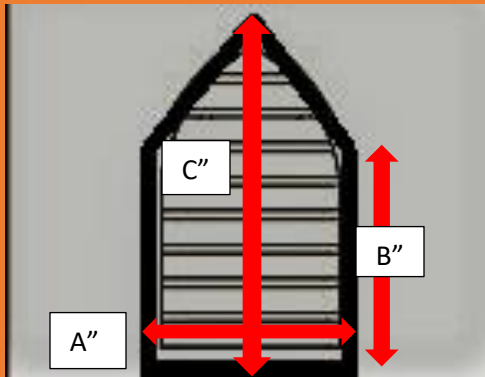

## ROUND LOUVER SIZES:

1"	1-1/2"	2"	2-1/2"	3"	4"	6"	8"	12"	14"
16"	18"	20"	24"	30"	36"	48"	60"	72"	

## APEX & DOME TOP LOUVERS:

A'' (WIDTH) BASE	B'' (LENGTH) SIDE	C'' (HIEGHT)

**AVAILABLE IN GALVANIZED, GALVALUME, STAINLESS STEEL,  
COPPER & PAINTED METAL**