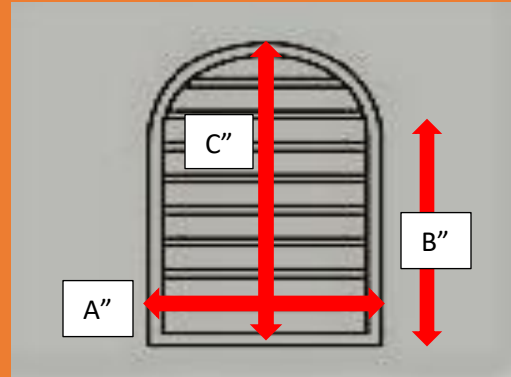

## ROUND LOUVER SIZES:

1"	1-1/2"	2"	2-1/2"	3"	4"	6"	8"	12"	14"
16"	18"	20"	24"	30"	36"	48"	60"	72"	

## APEX & DOME TOP LOUVERS:

A'' (WIDTH) BASE	B'' (LENGTH) SIDE	C'' (HIEGHT)

**AVAILABLE IN GALVANIZED, GALVALUME, STAINLESS STEEL,  
COPPER & PAINTED METAL**